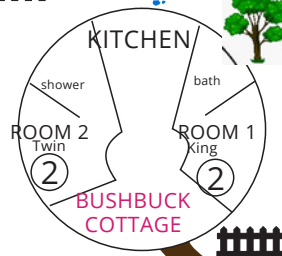

WEDDING VENUE /
DINING ROOM
BURKEA BOMA

IZINTABA LODGE

DUIKER COTTAGE

KUDU COTTAGE

GIRAFFE COTTAGE

GUINEAFOWL COTTAGE

Duiker Cottage 1.5km

Duiker Cottage 1.5km

Guinea fowl

JUNGLE GYM

FOOTPATH

FOOTPATH

FOOTPATH

Zebra & Guest Pool

Fenced cottage