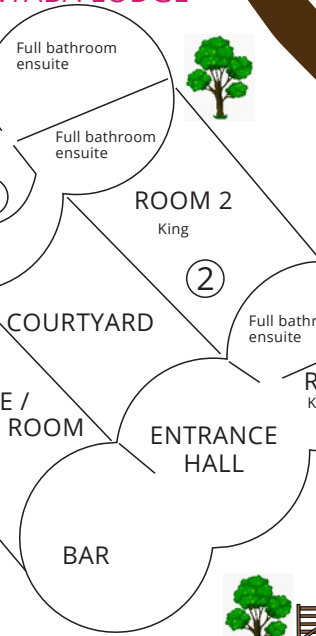

WEDDING VENUE /
DINING ROOM
BURKEA BOMA

IZINTABA LODGE

DUIKER COTTAGE

KUDU COTTAGE

GIRAFFE COTTAGE

GUINEAFOWL COTTAGE

Duiker Cottage 1.5km

Duiker Cottage 1.5km

Guinea fowl

JUNGLE GYM

FOOTPATH

FOOTPATH

FOOTPATH

Zebra & Guest Pool

Fenced cottage